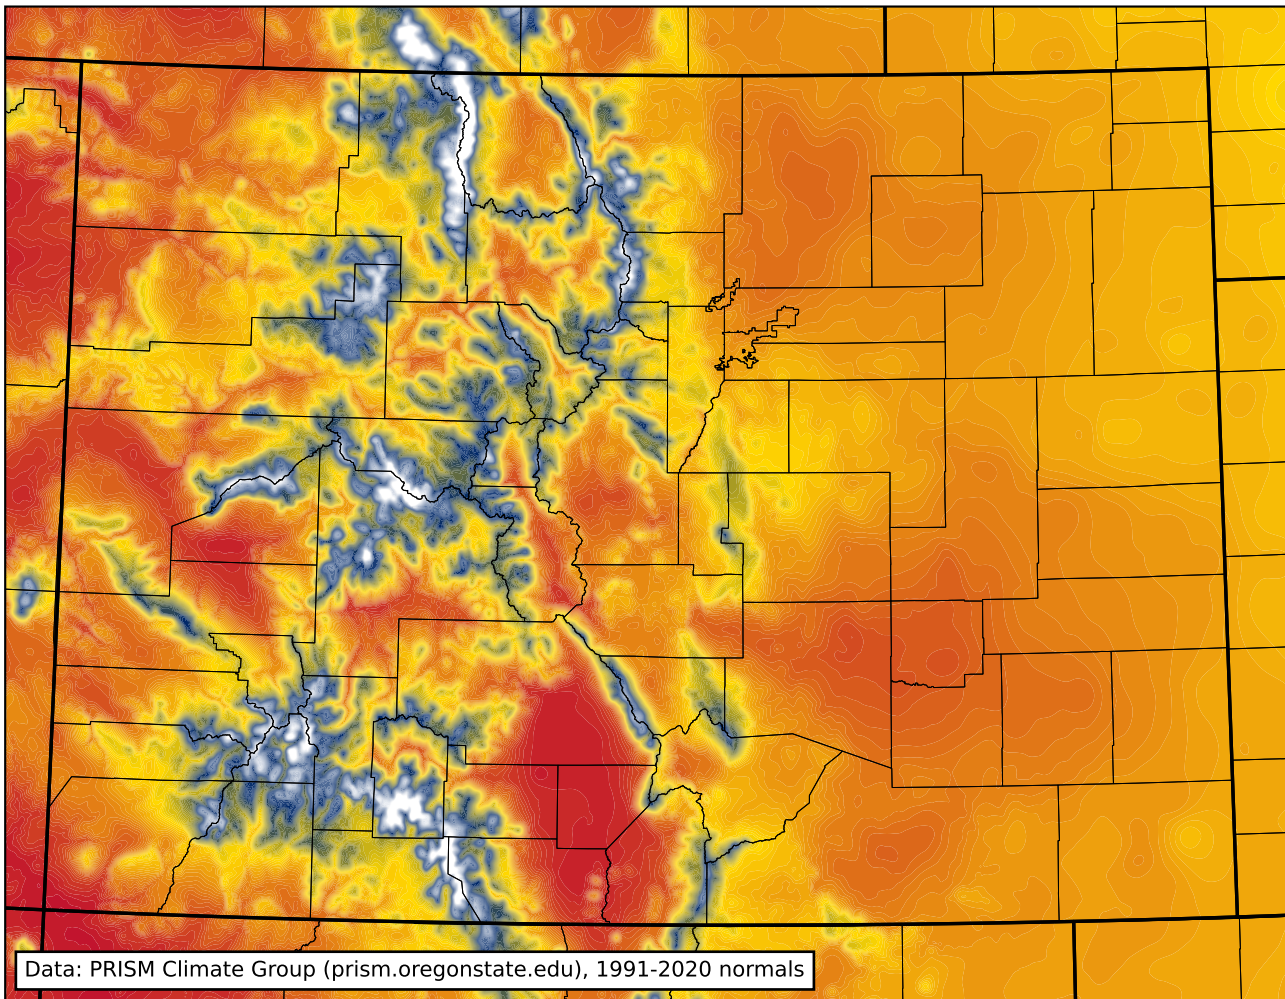

# Colorado annual average precipitation

Data: PRISM Climate Group (prism.oregonstate.edu), 1991-2020 normals